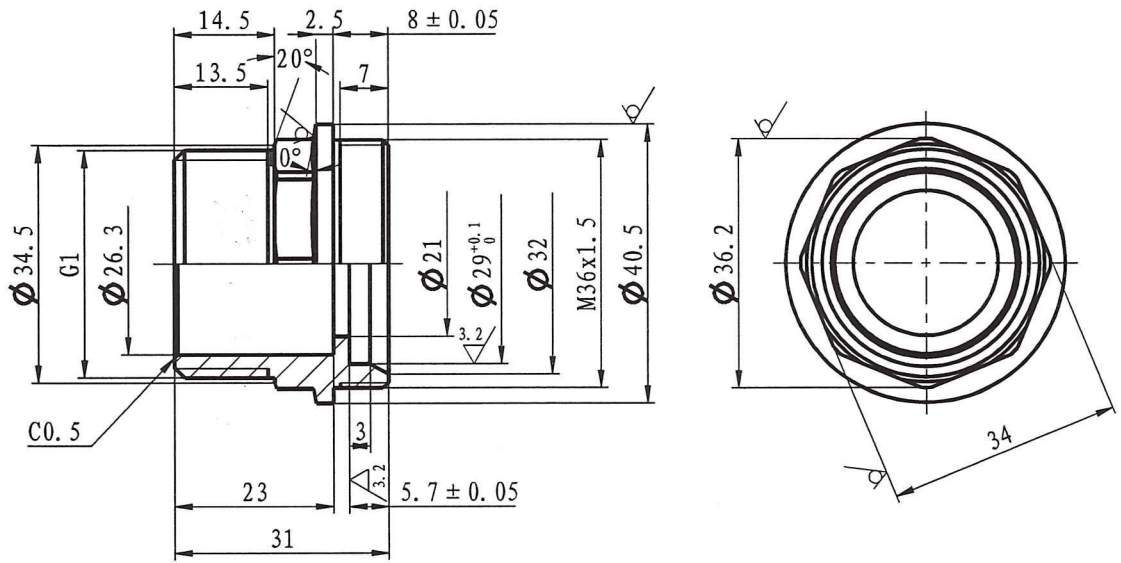

supplier code
Jimmy
 week
 year

Body

Drawing No.: 10-01500-G25-0R28-1220

Material: CW617N-4MS

Produce for Ferro. S.A

hrow

≤ 6	± 0.05
> 6-20	± 0.1
> 20-40	± 0.15
> 40-60	± 0.2
> 60-120	± 0.3
> 120-400	± 0.4

Bonnet
 Drawing No.: 10-02500-G25-1R2N
 Material: CW617N-4MS

hboru

Produce for Ferro. S.A

Sealing seat
 Drawing No.: 10-01500-G25-20
 Material: PTFE

Intow

Produce for Ferro. S.A

≤ 6	± 0.05
> 6-20	± 0.1
> 20-40	± 0.15
> 40-60	± 0.2
> 60-120	± 0.3
> 120-400	± 0.4

	0.05	B
	0.05	A

	0.03
--	------

≤ 6	± 0.05
> 6-20	± 0.1
> 20-40	± 0.15
> 40-60	± 0.2
> 60-120	± 0.3
> 120-400	± 0.4

Produce for Ferro. S.A

Ball
 Drawing No.: 10-01500-G25-3052
 Material: CW617N-4MS

hulowh

≤ 6	± 0.05
> 6-20	± 0.1
> 20-40	± 0.15
> 40-60	± 0.2
> 60-120	± 0.3
> 120-400	± 0.4