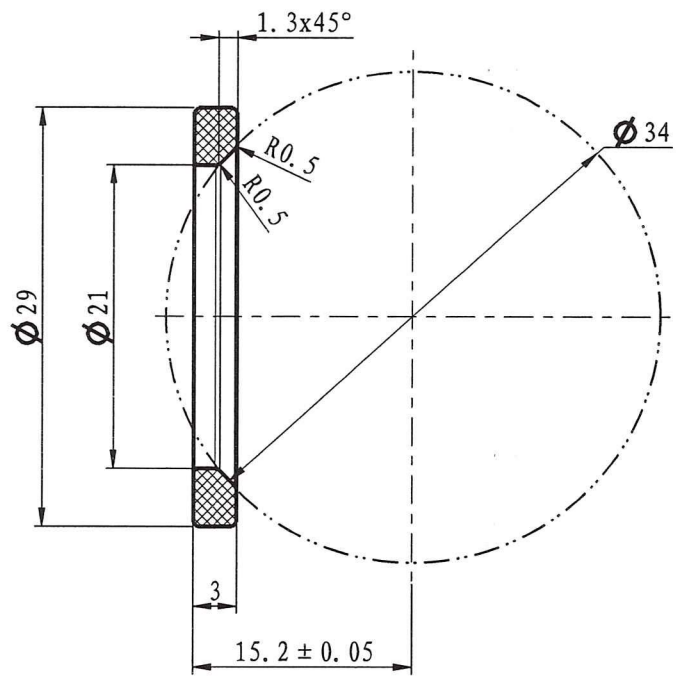

> 120-400	± 0.4
> 60-120	± 0.3
> 40-60	± 0.2
> 20-40	± 0.15
> 6-20	± 0.1
≤ 6	± 0.05

KFCM31

Drawing No.: 10-03501-G25-CP2N-1220

Weight: 341g

FERRO S.A.
32-050 Skawina ul. Przemysłowa 7
REGON 356375388, NIP 944-20-51-648

supplier code
Jimmy
 week
 year

Body

Drawing No.: 10-01500-G25-0R28-1220

Material: CW617N-4MS

Produce for Ferro. S.A

hrow

≤ 6	± 0.05
> 6-20	± 0.1
> 20-40	± 0.15
> 40-60	± 0.2
> 60-120	± 0.3
> 120-400	± 0.4

Bonnet
 Drawing No.: 10-02500-G25-1R2N
 Material: CW617N-4MS

hboru

Produce for Ferro. S.A

Sealing seat
 Drawing No.: 10-01500-G25-20
 Material: PTFE

Intow

Produce for Ferro. S.A

≤ 6	± 0.05
> 6-20	± 0.1
> 20-40	± 0.15
> 40-60	± 0.2
> 60-120	± 0.3
> 120-400	± 0.4

	0.05	B
	0.05	A

	0.03
--	------

≤ 6	± 0.05
> 6-20	± 0.1
> 20-40	± 0.15
> 40-60	± 0.2
> 60-120	± 0.3
> 120-400	± 0.4

Produce for Ferro. S.A

Ball
 Drawing No.: 10-01500-G25-3052
 Material: CW617N-4MS

hulowh

≤ 6	± 0.05
> 6-20	± 0.1
> 20-40	± 0.15
> 40-60	± 0.2
> 60-120	± 0.3
> 120-400	± 0.4