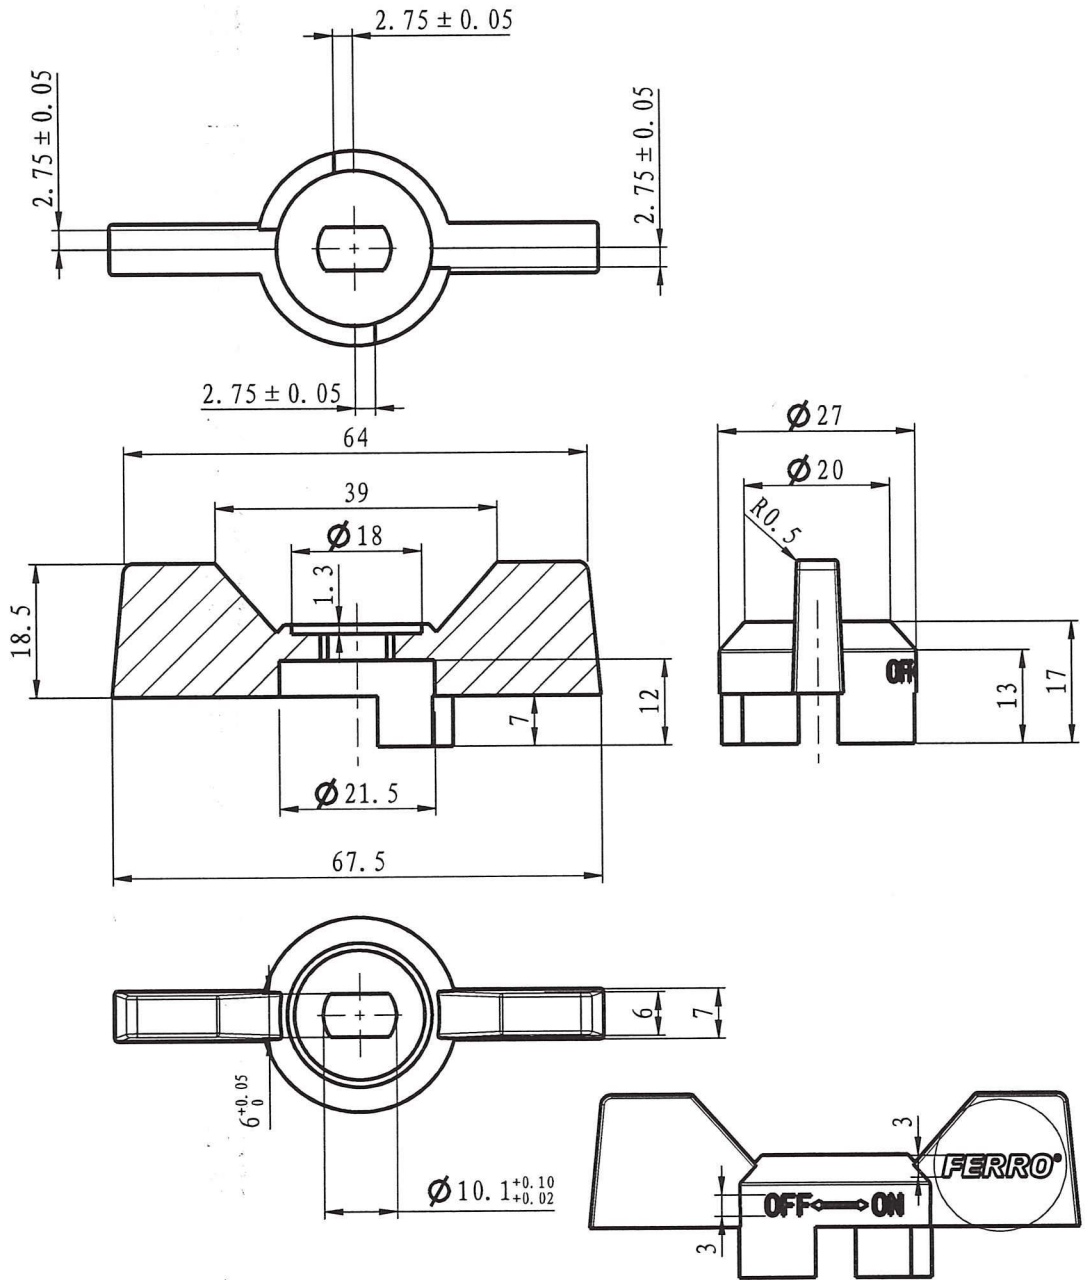

Handle

Drawing No.: 10-01207-G25-7360-1220

Material: Al

blow

Produce for Ferro. S.A