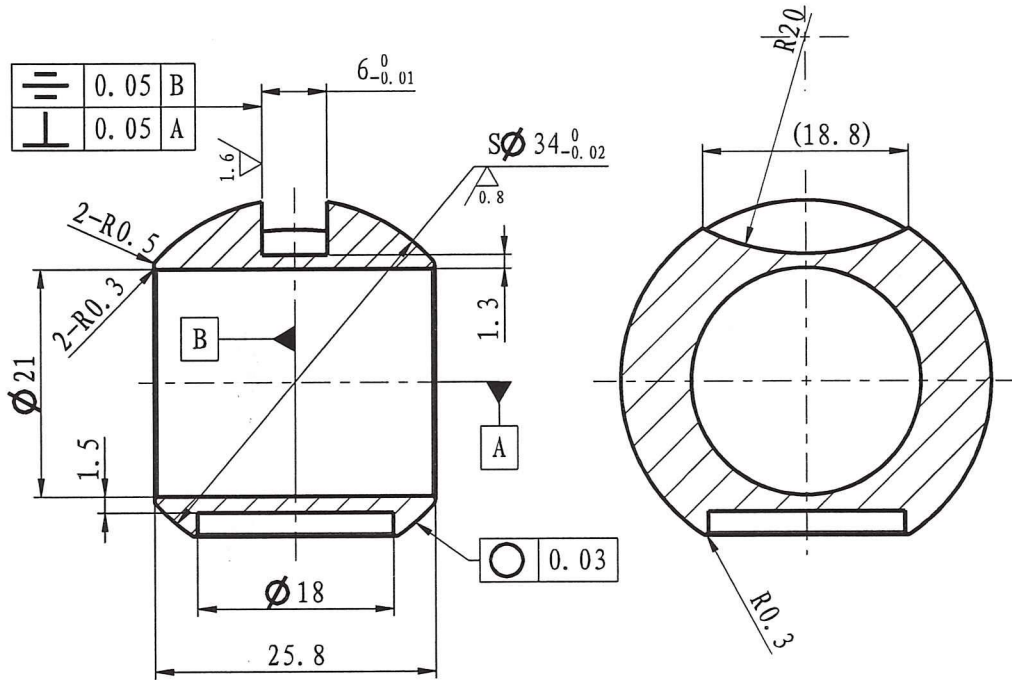

supplier code
Jimmy
 week
 year

Body

Drawing No.: 10-01500-G25-0R28-1220

Material: CW617N-4MS

Produce for Ferro. S.A

hrow

≤ 6	± 0.05
> 6-20	± 0.1
> 20-40	± 0.15
> 40-60	± 0.2
> 60-120	± 0.3
> 120-400	± 0.4

Bonnet
 Drawing No.: 10-02500-G25-1R2N
 Material: CW617N-4MS

hboru

Produce for Ferro. S.A

Sealing seat
 Drawing No.: 10-01500-G25-20
 Material: PTFE

Intow

Produce for Ferro. S.A

≤ 6	± 0.05
> 6-20	± 0.1
> 20-40	± 0.15
> 40-60	± 0.2
> 60-120	± 0.3
> 120-400	± 0.4

	0.05	B
	0.05	A

	0.03
--	------

≤ 6	± 0.05
> 6-20	± 0.1
> 20-40	± 0.15
> 40-60	± 0.2
> 60-120	± 0.3
> 120-400	± 0.4

Produce for Ferro. S.A

Ball
 Drawing No.: 10-01500-G25-3052
 Material: CW617N-4MS

hulowh

≤ 6	± 0.05
> 6-20	± 0.1
> 20-40	± 0.15
> 40-60	± 0.2
> 60-120	± 0.3
> 120-400	± 0.4