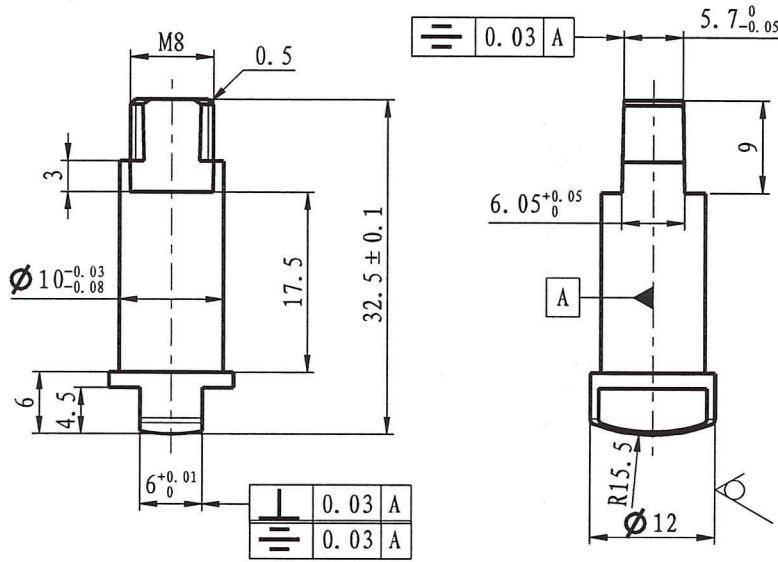

supplier code
Jimmy
 week
 year

Body

Drawing No.: 10-01500-G25-0R28-1220

Material: CW617N-4MS

Produce for Ferro. S.A

hrow

≤ 6	± 0.05
> 6-20	± 0.1
> 20-40	± 0.15
> 40-60	± 0.2
> 60-120	± 0.3
> 120-400	± 0.4

Bonnet
 Drawing No.: 10-02500-G25-1R2N
 Material: CW617N-4MS

hboru

Produce for Ferro. S.A

Sealing seat
 Drawing No.: 10-01500-G25-20
 Material: PTFE

Intow

Produce for Ferro. S.A

≤ 6	± 0.05
> 6-20	± 0.1
> 20-40	± 0.15
> 40-60	± 0.2
> 60-120	± 0.3
> 120-400	± 0.4

	0.05	B
	0.05	A

	0.03
--	------

≤ 6	± 0.05
> 6-20	± 0.1
> 20-40	± 0.15
> 40-60	± 0.2
> 60-120	± 0.3
> 120-400	± 0.4

Produce for Ferro. S.A

Ball
 Drawing No.: 10-01500-G25-3052
 Material: CW617N-4MS

hulowh

≤ 6	± 0.05
> 6-20	± 0.1
> 20-40	± 0.15
> 40-60	± 0.2
> 60-120	± 0.3
> 120-400	± 0.4